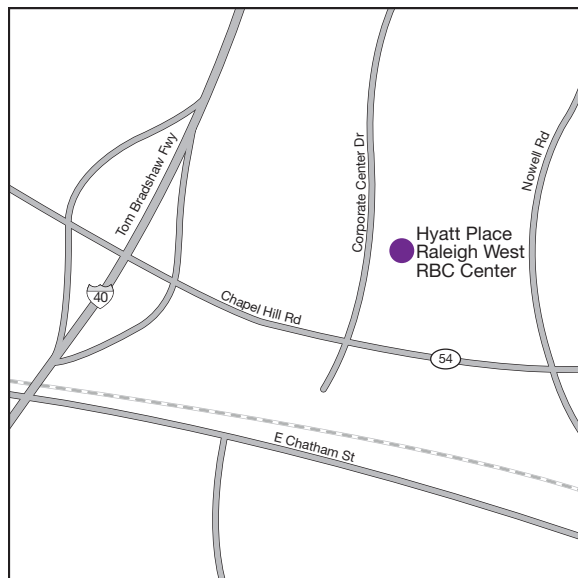

GUESTROOM FEATURES

- 132 guestrooms
- Hyatt Grand Bed™
- 42" flat-panel HDTV
- Hyatt Plug Panel™ media center for connecting your laptop or media device to the TV
- Cozy Corner sectional sofa-sleeper
- Refrigerator and single serve coffee maker
- 24-hour StayFit Hyatt Fitness Center
- Separate workspace